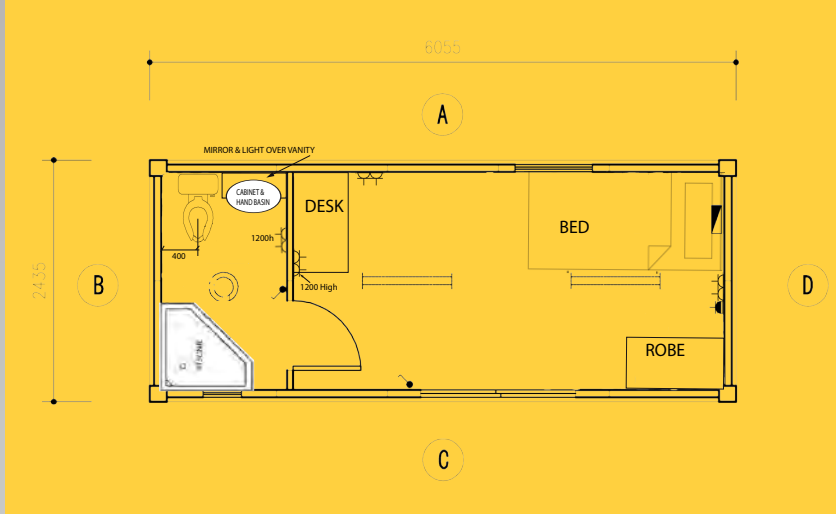

Affordable Buildings

Hostel And
Camp Accommodation

KWIK BUILT A-Series, Single Bed & Ensuite Unit

Materials, Fixtures & Fittings

KB-A 6 x 2.4 SLEEPER WITH ENSUITE

GENERAL
Engineer designed heavy-duty steel chassis
RHS galvanized steel floor joists
18mm water resistant floor glued and fscrew fixed
Folded galvanized 4mm steel sections to corner columns - bolt fixed top and bottom
Colorsteel sheeting .5mm to top panel
Curved colorsteel roofing over RHS if nominated
XPS or Insulwool as insulation to top panel
XPS foam insulation to external walls
Window, double glazed three way European style with security shutter
Steel security entrance door with choice of locks and key systems
Exterior cladding of 0.5mm Colorsteel to wall panels
Exterior liflight besides entry door
Internal walls feature 3mm Aluclad bonded to fire proof board
2400mm clear height internally
Ceiling lining 0.5mm Colorsteel sheet
Skirtings and trims throughout
Laminated solid core internal door
Energy savin fluorescent lights
Smoke alarm hard wired in
Earth leakage circuit breaker wired in
Earthing connection to base of unit
External power entry port provided

All units are designed to ISO1161 standards for shipping containers.

Dimensions & weight:

External

Length: 20' 6055mm
 Width: 2435mm
 Height: 2700mm

Internal

Length: 5950mm
 Width: 2330mm
 Height: 2400mm

Specifications subject to change without notice